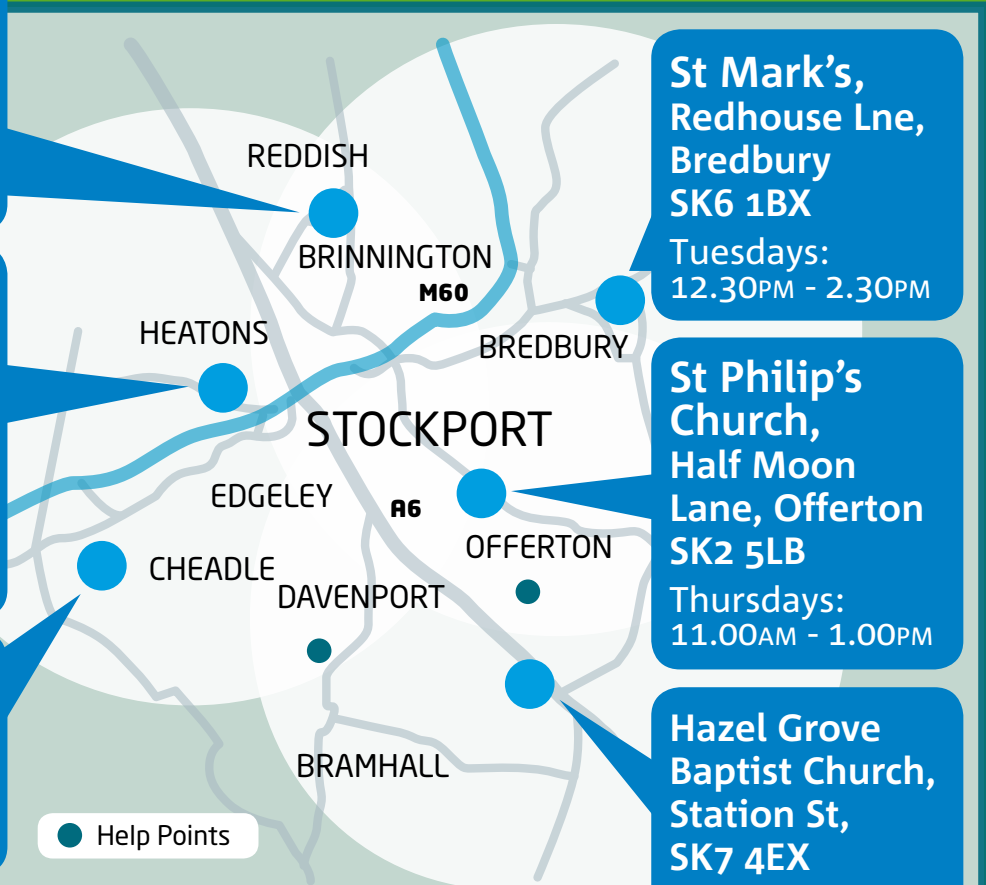

### re:dish

Bairstow Centre,  
Rupert St,  
Reddish SK5 6DL

(opp. Morrisons)

Thursdays:  
10.30AM - 12.30PM  
Saturdays:  
10.30AM - 12.30PM

**St Martin's Church**  
112 Crescent Park,  
Norris Bank

SK4 2JE (opp. Co-op)

Mondays:  
1PM - 3PM  
Thursdays:  
1PM - 3PM

**Trinity Church**  
Massie Street,  
Cheadle SK8 1DU

Fridays:  
10.00 - 12NOON

**St Mark's,**  
Redhouse Lne,  
Bredbury  
SK6 1BX

Tuesdays:  
12.30PM - 2.30PM

**St Philip's  
Church,**  
Half Moon  
Lane, Offerton  
SK2 5LB

Thursdays:  
11.00AM - 1.00PM

**Hazel Grove  
Baptist Church,**  
Station St,  
SK7 4EX

(opp. the railway  
station)

Mondays:  
12.30PM - 2.30PM  
Wednesdays:  
10.30AM - 12.30PM  
Fridays:  
11.30PM - 2.30PM

Plus Foodbank 'help points' at:

**Bramhall Community Hub**

84 North Park Road SK7 3HS / Mon, Wed, Fri 11-2

**GLO Church**

Offerton Community Café / Tues 11-12.30, Thurs 11-2

*Caring for the whole town of Stockport*